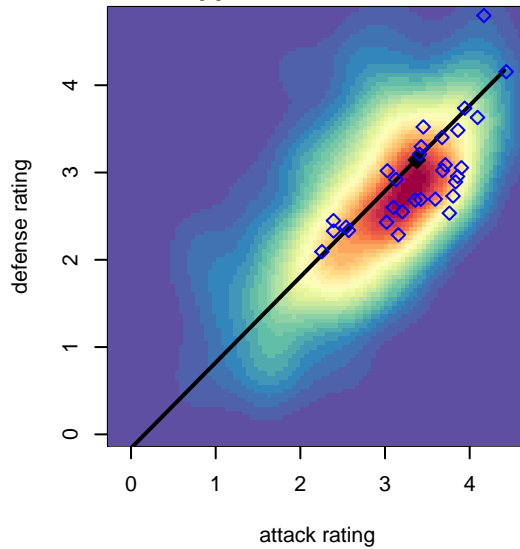

**attack and defense rating
relative to others at age
and all opponents in last 13 months**