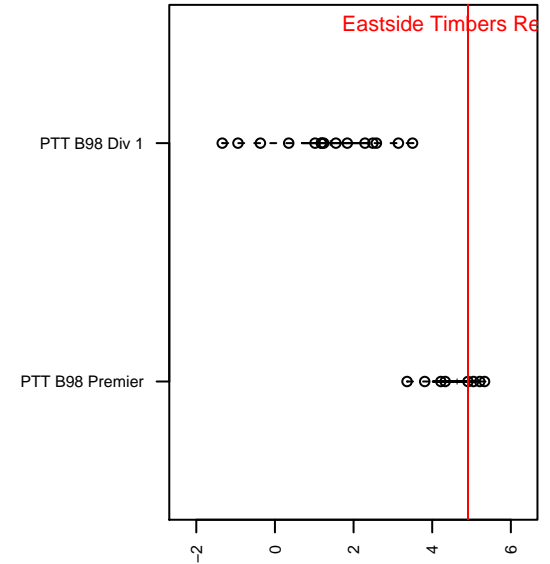

**attack and defense rating
relative to others at age
and all opponents in last 13 months**