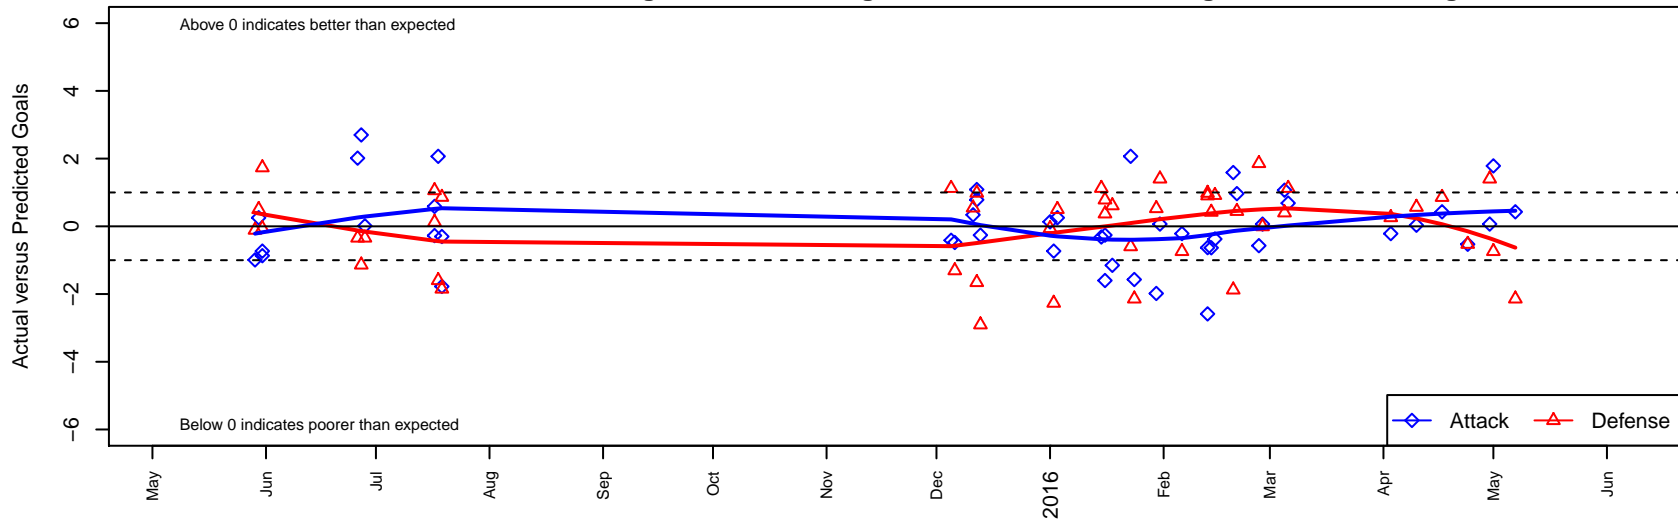

Eastside Timbers Red B98

Eastside United FC
 Gresham, OR
 B98 total strength=1741
 attack=29.27 defense=23.19
 fall league = PTT B98 Premier
 notes= Bayern

alt names used:
 EastSide Timbers 98B Bayern
 EastSide Timbers 98B Bayern
 EastSide Timbers U17B Bayern
 Eastside Timbers Bayern
 EastSide Timbers U17B Bayern
 EASTSIDE TIMBERS BAYERN (OR)
 EastSide Timbers U17B Bayern

Venues played:
 2014 Showcase of Champions Red U16
 2015 Clash At the Border Diamond/Platinum H:
 2015 Beaverton Cup BU19 Gold
 2015 FWRL B98
 2015 Eastside Timbers Showcase U18
 2015 Portland Winter Showcase U17
 2015 PTT B98 Premier
 2015 PDT Phoenix Showcase – Purple U17
 2015 OYS State Cup B98

Eastside Timbers Red B98
 Dots are actual minus expected GF (blue circles) and GA (red triangles).
 Blue line is smoothed change in attack strength. Red is smoothed change in defense strength.

**attack and defense variance (black dot)
relative to other teams
and top 10 in region**