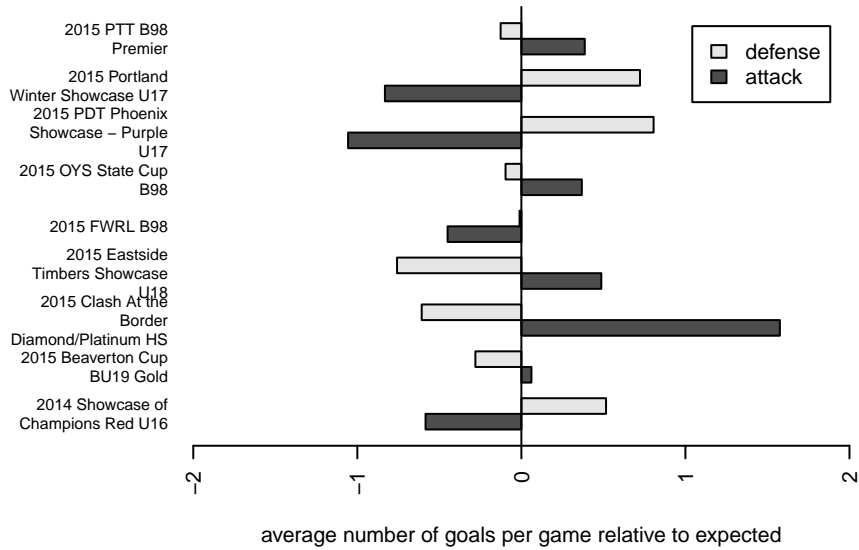

Performance relative to 13 month average